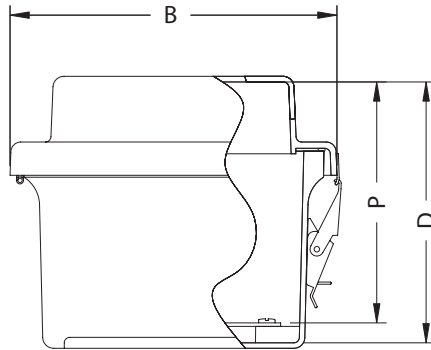

Quick Release Latch Fiberglass Enclosures

Raised Cover

STANDARD FEATURES

- Eleven standard sizes available
- Padlock quick release latch for quick entry
- Raised cover for additional usable depth
- Full length stainless steel hinged cover
- Integral mounting flange
- Cover opens full 180°+
- Mounting bosses with threaded brass inserts for mounting panel installation
- Poured polyurethane gasket provides water-tight, dust-tight seal
- Light weight and impact resistant

CERTIFICATIONS

- UL 50
- CSA Std 22.2 No. 94
- NEMA Type 1, 3, 4X, 6P, 12
- Temperature Range - 40° C to +120° C (-40° F to +250° F)
- Flammability Rating UL94-5V

NEMA Type 4X

FIBERGLASS

Catalog #	Overall Dimensions			Inside Dimensions			Mounting Dimensions			Weight	Panel Cat #	Panel Dim.	
	A	B	C	H	W	D	M	N	P				
N4X-FG-060404RCHQR	7.50	5.47	6.22	5.84	3.85	5.95	6.75	2.00	5.49	2.50 lbs.	BP64A	4.88	2.88
N4X-FG-060604RCHQR	7.50	7.52	6.22	5.72	5.72	5.95	6.75	4.00	5.49	2.75 lbs.	BP66A	4.88	4.88
N4X-FG-080604RCHQR	9.62	7.46	6.22	7.73	5.74	5.95	8.88	4.00	5.49	3.50 lbs.	BP86A	6.88	4.88
N4X-FG-080804RCHQR	9.56	9.38	6.26	7.73	7.73	6.01	8.75	6.00	5.43	4.00 lbs.	BP88A	6.88	6.88
N4X-FG-100804RCHQR	11.62	9.37	6.61	9.73	7.73	6.36	10.75	6.00	5.91	5.00 lbs.	BP108A	8.88	6.88
N4X-FG-121005RCHQR	13.56	11.43	6.61	11.79	9.80	6.32	12.75	8.00	5.87	6.50 lbs.	BP1210A	10.88	8.88
N4X-FG-121206RCHQR	13.56	13.38	7.73	11.70	11.70	7.48	12.75	10.00	6.90	6.50 lbs.	BP1212A	10.88	10.88
N4X-FG-141206RCHQR	15.50	13.50	7.69	13.53	11.55	7.45	14.62	10.00	6.87	8.50 lbs.	BP1412A	12.88	10.88
N4X-FG-161406RCHQR	17.53	15.46	7.71	15.63	13.60	7.45	16.75	12.00	6.87	11.50 lbs.	BP1614A	14.88	12.88
N4X-FG-181608RCHQR	19.62	17.61	10.62	17.69	15.69	10.31	18.88	12.00	9.86	19.25 lbs.	BP1816A	16.88	14.88
N4X-FG-201608RCHQR	22.00	17.68	10.64	19.72	15.72	10.33	21.25	10.00	9.87	20.25 lbs.	BP2016A	18.88	14.88

All measurements are in inches