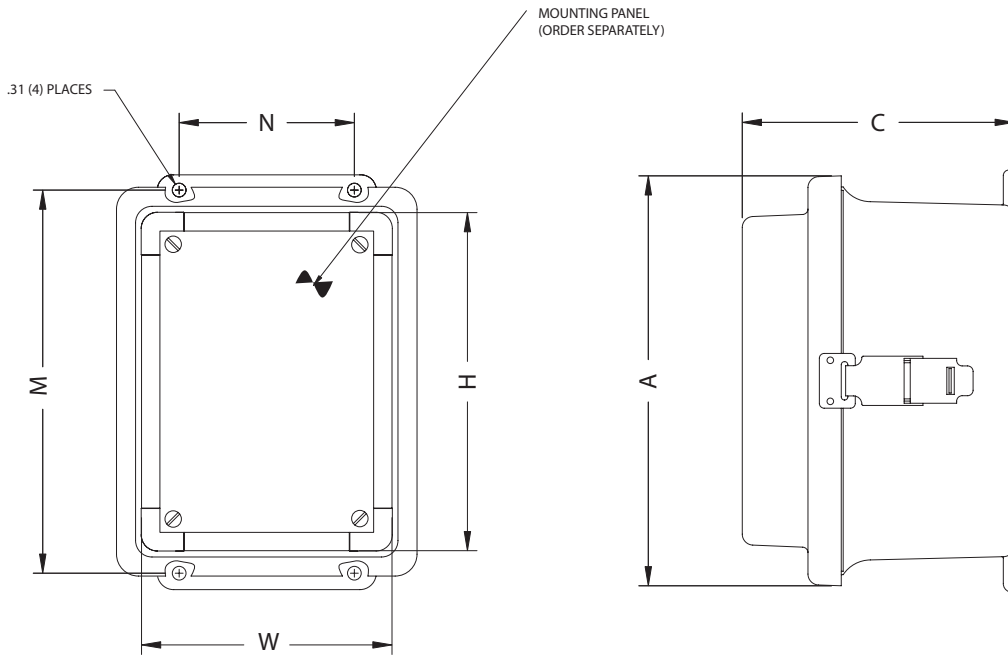

Quick Release Latch Fiberglass Enclosures

Raised Cover

STANDARD FEATURES

- Eleven standard sizes available
- Padlock quick release latch for quick entry
- Raised cover for additional usable depth
- Full length stainless steel hinged cover
- Integral mounting flange
- Cover opens full 180°+
- Mounting bosses with threaded brass inserts for mounting panel installation
- Poured polyurethane gasket provides water-tight, dust-tight seal
- Light weight and impact resistant

CERTIFICATIONS

- UL 50
- CSA Std 22.2 No. 94
- NEMA Type 1, 3, 4X, 6P, 12
- Temperature Range - 40° C to +120° C (-40° F to +250° F)
- Flammability Rating UL94-5V

NEMA Type 4X

FIBERGLASS

Catalog #	Overall Dimensions			Inside Dimensions			Mounting Dimensions			Weight	Panel Cat #	Panel Dim.	
	A	B	C	H	W	D	M	N	P				
N4X-FG-060404RCHQR	7.50	5.47	6.22	5.84	3.85	5.95	6.75	2.00	5.49	2.50 lbs.	BP64A	4.88	2.88
N4X-FG-060604RCHQR	7.50	7.52	6.22	5.72	5.72	5.95	6.75	4.00	5.49	2.75 lbs.	BP66A	4.88	4.88
N4X-FG-080604RCHQR	9.62	7.46	6.22	7.73	5.74	5.95	8.88	4.00	5.49	3.50 lbs.	BP86A	6.88	4.88
N4X-FG-080804RCHQR	9.56	9.38	6.26	7.73	7.73	6.01	8.75	6.00	5.43	4.00 lbs.	BP88A	6.88	6.88
N4X-FG-100804RCHQR	11.62	9.37	6.61	9.73	7.73	6.36	10.75	6.00	5.91	5.00 lbs.	BP108A	8.88	6.88
N4X-FG-121005RCHQR	13.56	11.43	6.61	11.79	9.80	6.32	12.75	8.00	5.87	6.50 lbs.	BP1210A	10.88	8.88
N4X-FG-121206RCHQR	13.56	13.38	7.73	11.70	11.70	7.48	12.75	10.00	6.90	6.50 lbs.	BP1212A	10.88	10.88
N4X-FG-141206RCHQR	15.50	13.50	7.69	13.53	11.55	7.45	14.62	10.00	6.87	8.50 lbs.	BP1412A	12.88	10.88
N4X-FG-161406RCHQR	17.53	15.46	7.71	15.63	13.60	7.45	16.75	12.00	6.87	11.50 lbs.	BP1614A	14.88	12.88
N4X-FG-181608RCHQR	19.62	17.61	10.62	17.69	15.69	10.31	18.88	12.00	9.86	19.25 lbs.	BP1816A	16.88	14.88
N4X-FG-201608RCHQR	22.00	17.68	10.64	19.72	15.72	10.33	21.25	10.00	9.87	20.25 lbs.	BP2016A	18.88	14.88

All measurements are in inches